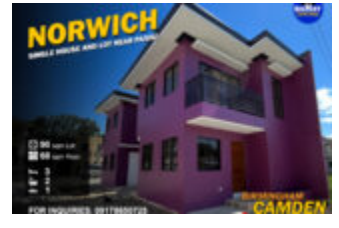

NORWICH: SINGLE HOUSE AND LOT NEAR PASIG

<https://www.bahaycentral.com>

Camden, Cainta,
Rizal, Philippines

₱ 7,046,000.00

THE MOST AFFORDABLE
SINGLE HOUSE AND LOT
NEAR PASIG

Affordable Single House and Lot just outside of Pasig, that is the Norwich House Model in Birmingham Camden in Brookside Hills, Cainta, Rizal. Norwich is a 2-storey single house and lot that comes with 3 bedrooms, 2 toilet and baths, and 1 to 2 carports depending on your lot size....

- 3 beds
- 2 baths
- Single House and lot

CALL US NOW

Phone: 09178650725

Email: info@bahaycentral.com

BASIC FACTS

Project: Birmingham Camden

Lot size: 97 m²

Bedrooms: 3

Carports: 2

Developer: HDC

Property ID: 1735

Type: Single House and lot

Area: 69 m²

Bathrooms: 2

Status: PRESELLING

Post Updated: 2024-08-23 14:31:15